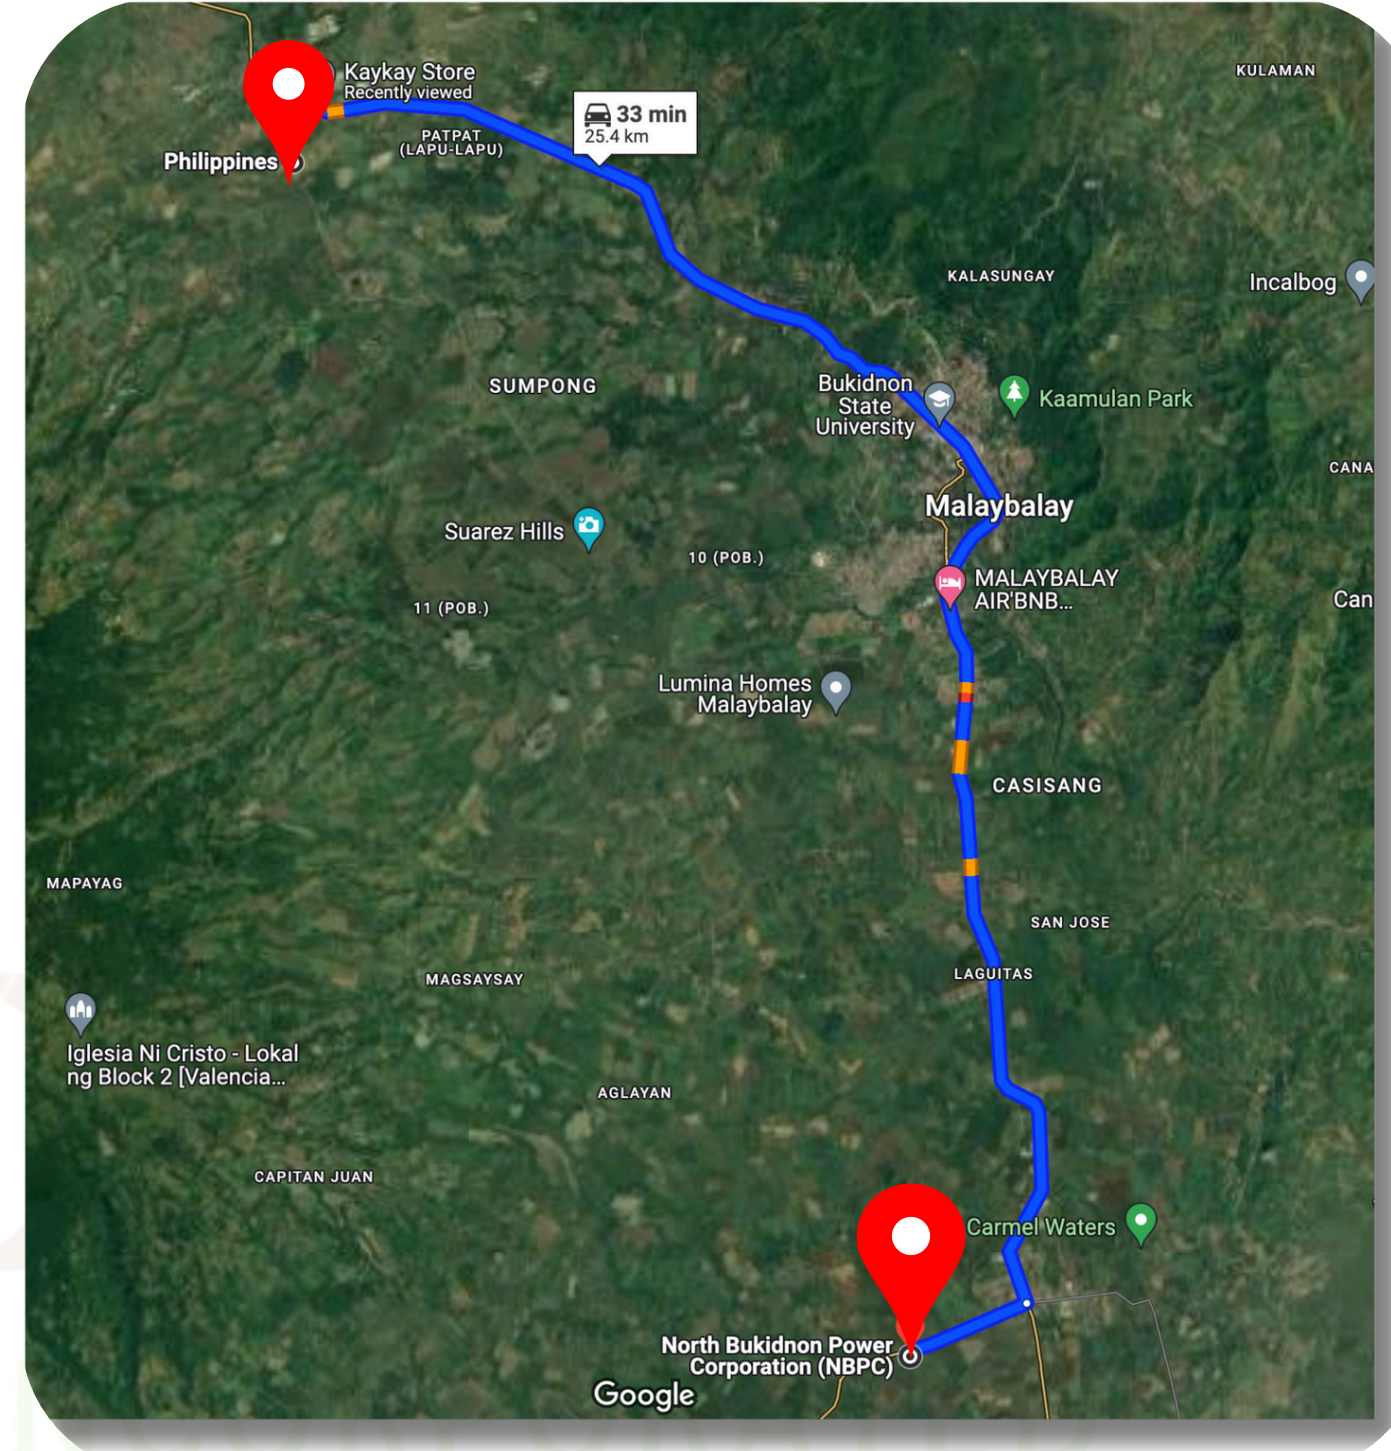

DALWANGAN

Malaybalay, Bukidnon
Land Proposal

09972674291

www.goegler-estate.com

About Dalwangan, Malaybalay Bukidnon

- Barangay Dalwangan is situated along a national highway in the northwestern part of the City.
- It is 12 kilometer away from the heart of Malaybalay City proper.

Baranggay Dalwangan

-has a total land area of 6,825 hectares.

- The 3,825 hectares or 54.04% is classified as alienable and disposable
- 3,000 hectares or 43.93% is classified as forestland.
- The type of soil is clay loam which is suitable for planting sugarcane, cacao, coffee grains, and Dairy Farm Ranch that thrive depending on the elevation suitable for its variety.

Land Area Property Details

- Lot Area: 1,018 hectares for sale (Clean Title)
- Property Address:
Brgy. Dalwangan, Malaybalay, Bukidnon
- Land Use: Agro-industrial land
- The land area is open from sunrise to sunset.
- Flat terrain of the land is 25% to 30% gradients.
- None existing structures of the land.
- The land is Pure Hydrogen (PH) 60%
- Two roads are accessible, 3 km from the National Highway (Sayre Hiway)
- Accessible for lights and water.

Land Area to International Mindanao Container Port

- 1 hr 28 min (79.5 km)
via Sayre Hwy
- The nearest port from the land area

Land Area to North Bukidnon Power Corporation (NBPC)

- 33 min (25.4 km)
via Sayre Hwy
- The nearest power plant from the
land area