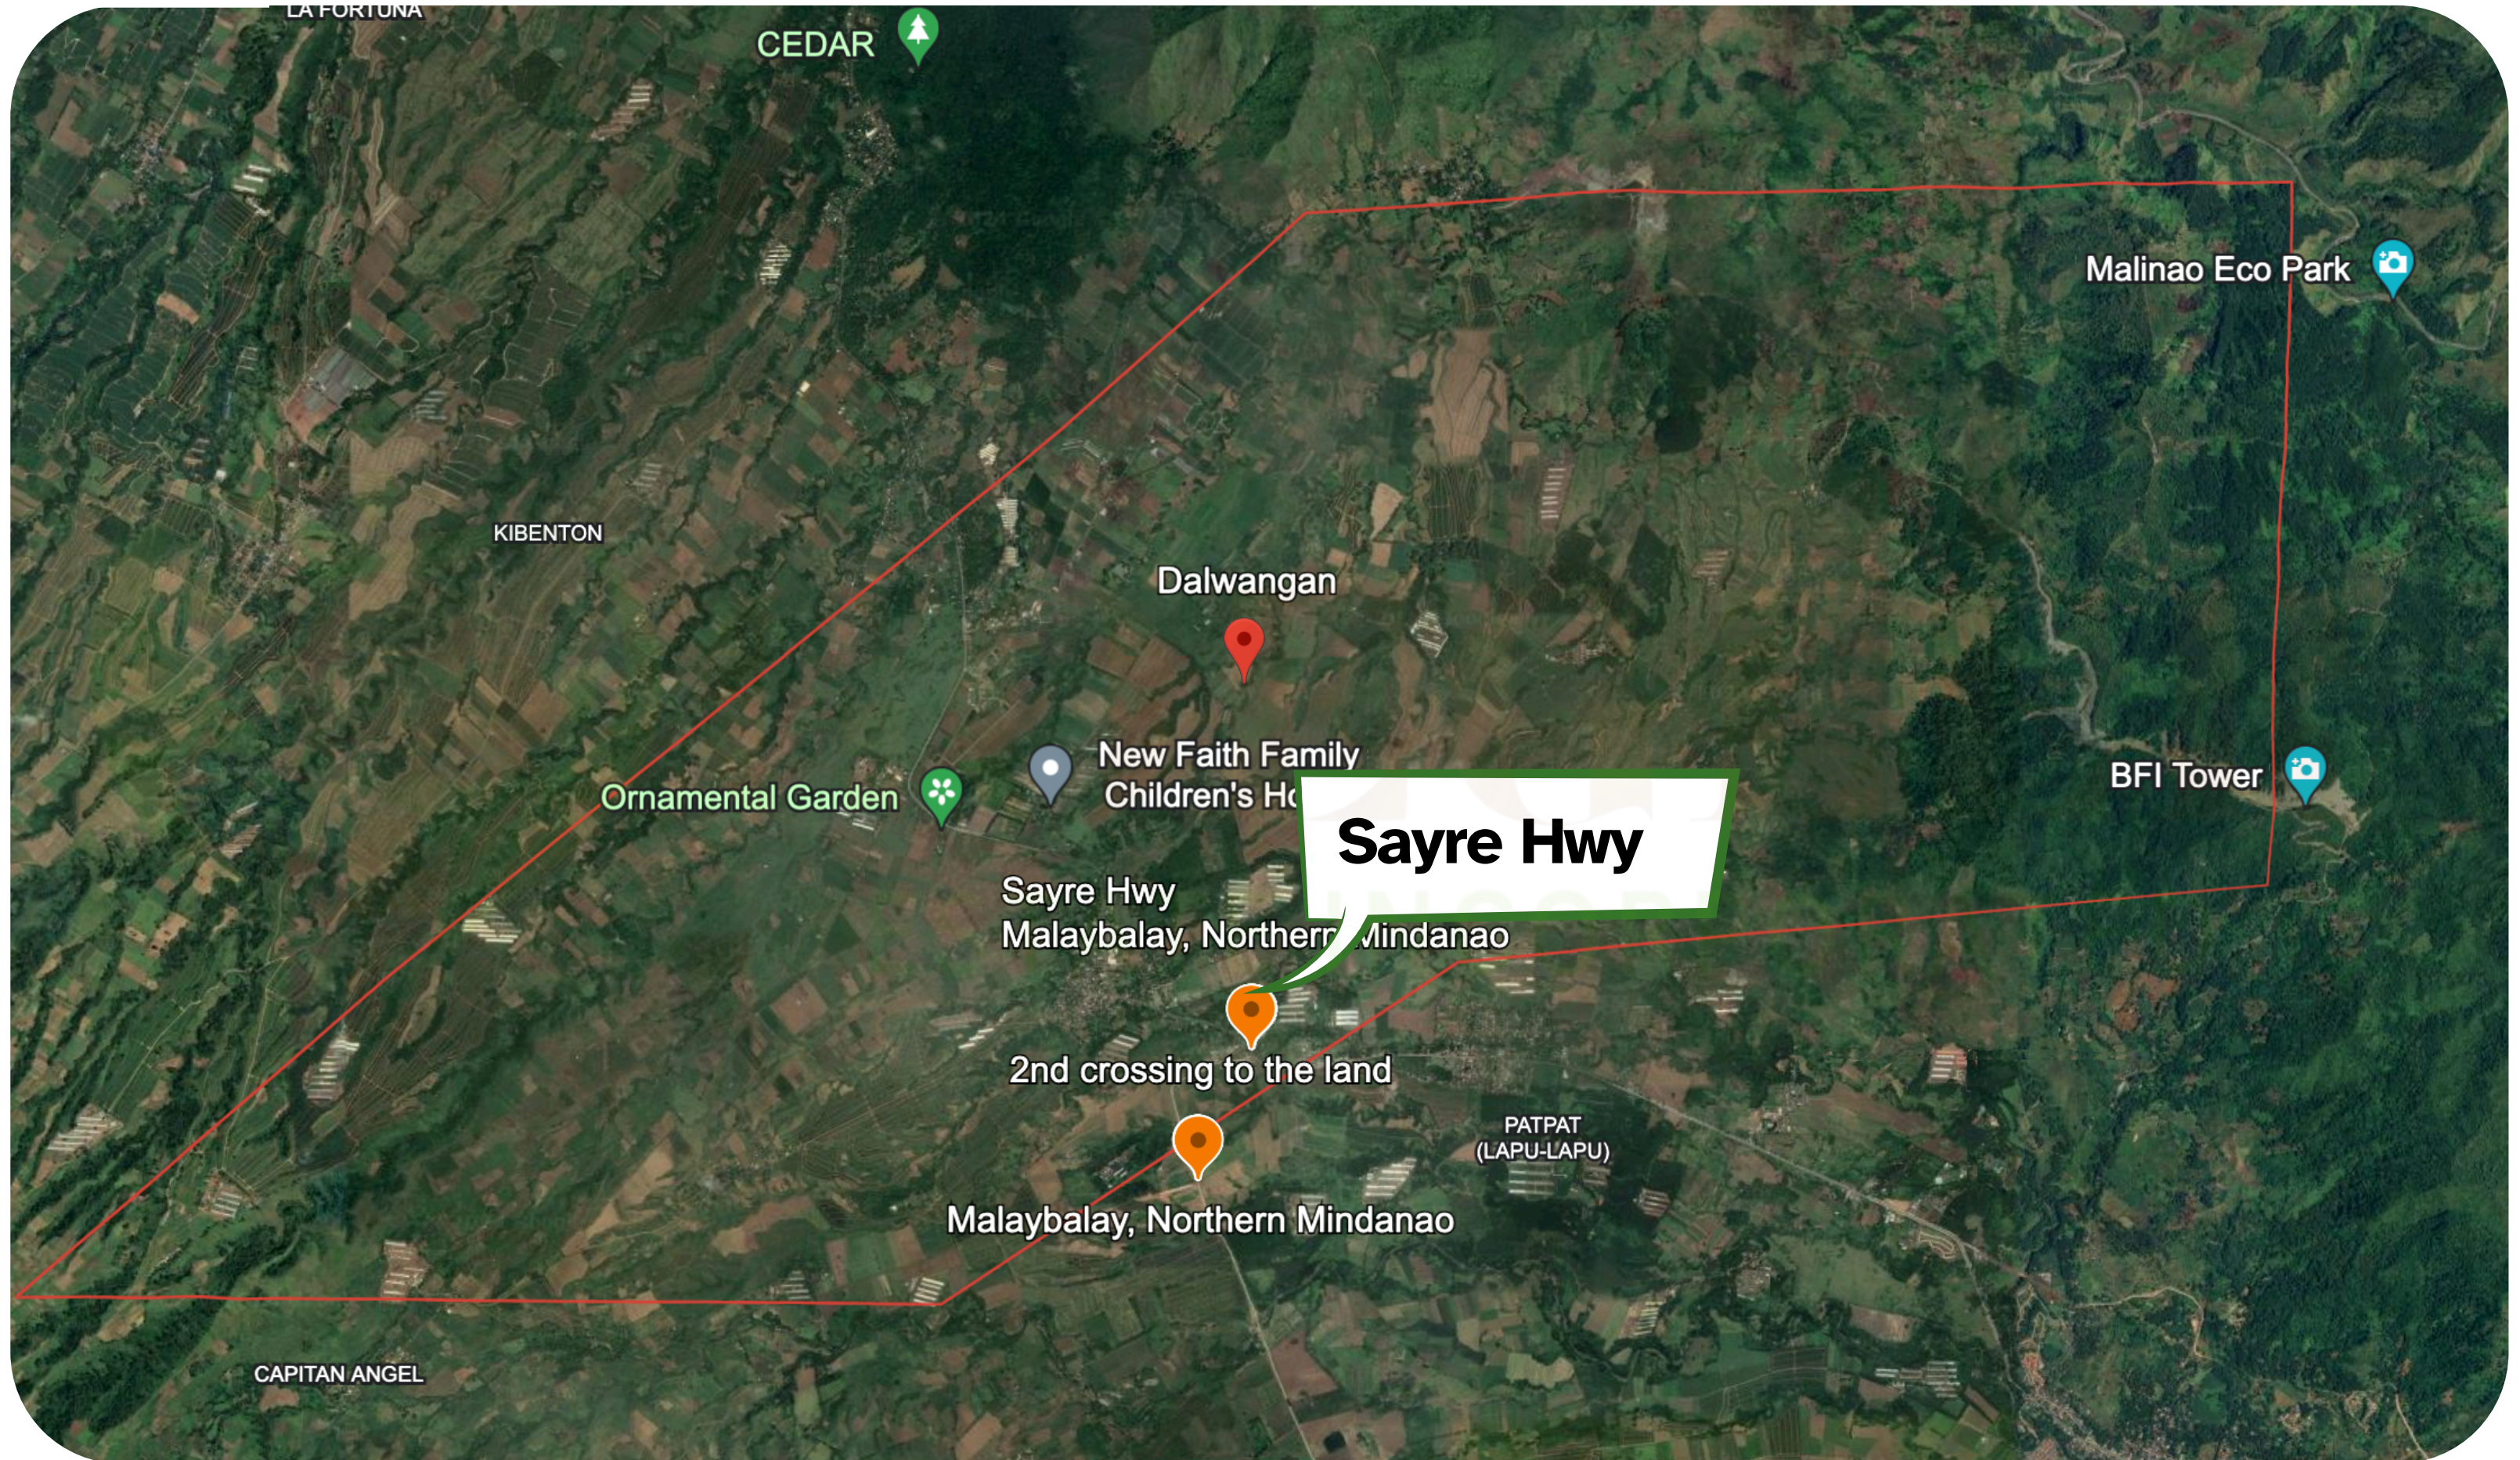

DALWANGAN

Malaybalay, Bukidnon
Land Proposal

09972674291

www.goegler-estate.com

About Dalwangan, Malaybalay Bukidnon

- Barangay Dalwangan is situated along a national highway in the northwestern part of the City.
- It is 12 kilometer away from the heart of Malaybalay City proper.

Baranggay Dalwangan

-has a total land area of 6,825 hectares.

- The 3,825 hectares or 54.04% is classified as alienable and disposable
- 3,000 hectares or 43.93% is classified as forestland.
- The type of soil is clay loam which is suitable for planting sugarcane, cacao, coffee grains, and Dairy Farm Ranch that thrive depending on the elevation suitable for its variety.

Land Area Property Details

- Lot Area: 1,018 hectares for sale (Clean Title)
- Property Address:
Brgy. Dalwangan, Malaybalay, Bukidnon
- Land Use: Agro-industrial land
- The land area is open from sunrise to sunset.
- Flat terrain of the land is 25% to 30% gradients.
- None existing structures of the land.
- The land is Pure Hydrogen (PH) 60%
- Two roads are accessible, 3 km from the National Highway (Sayre Hiway)
- Accessible for lights and water.

Land Area to International Mindanao Container Port

- 1 hr 28 min (79.5 km)
via Sayre Hwy
- The nearest port from the land area

Land Area to North Bukidnon Power Corporation (NBPC)

- 33 min (25.4 km)
via Sayre Hwy
- The nearest power plant from the
land area