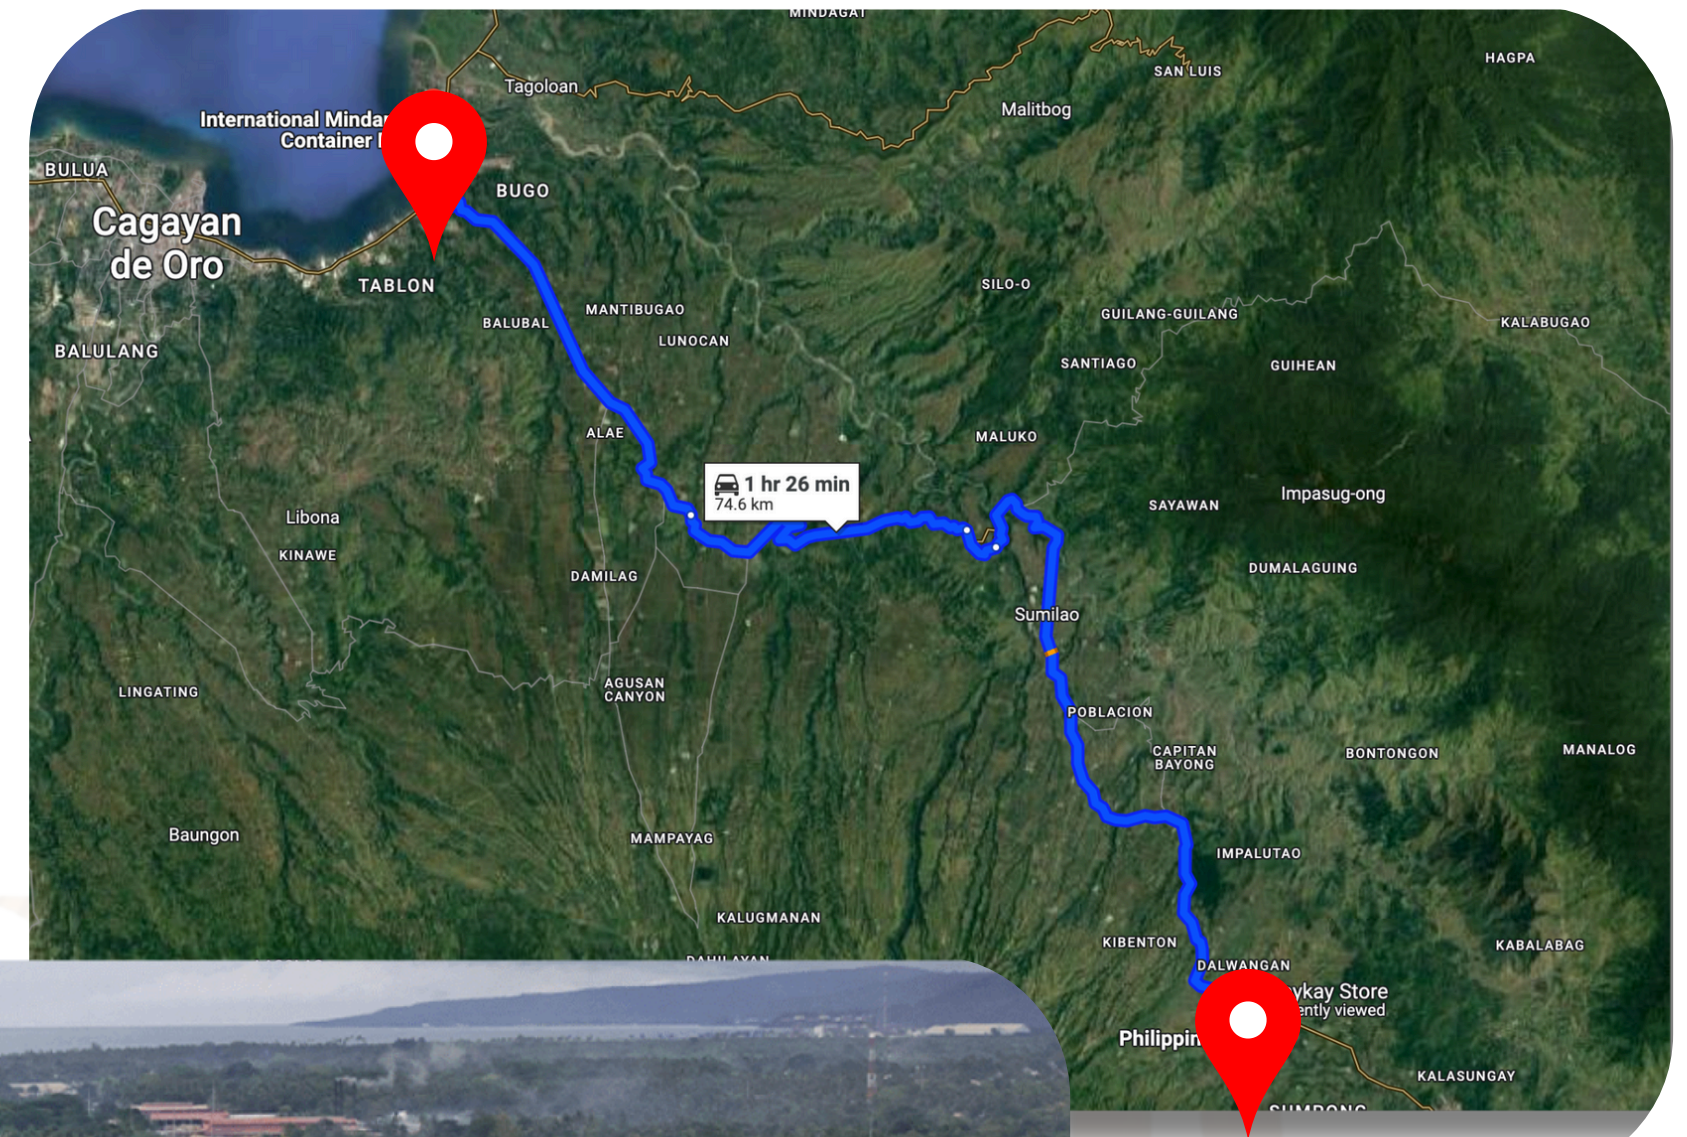

DALWANGAN

Malaybalay, Bukidnon
Land Proposal

09972674291

www.goegler-estate.com

About Dalwangan, Malaybalay Bukidnon

- Barangay Dalwangan is situated along a national highway in the northwestern part of the City.
- It is 12 kilometer away from the heart of Malaybalay City proper.

Baranggay Dalwangan

-has a total land area of 6,825 hectares.

- The 3,825 hectares or 54.04% is classified as alienable and disposable
- 3,000 hectares or 43.93% is classified as forestland.
- The type of soil is clay loam which is suitable for planting sugarcane, cacao, coffee grains, and Dairy Farm Ranch that thrive depending on the elevation suitable for its variety.

Land Area Property Details

- Lot Area: 1,018 hectares for sale (Clean Title)
- Property Address:
Brgy. Dalwangan, Malaybalay, Bukidnon
- Land Use: Agro-industrial land
- The land area is open from sunrise to sunset.
- Flat terrain of the land is 25% to 30% gradients.
- None existing structures of the land.
- The land is Pure Hydrogen (PH) 60%
- Two roads are accessible, 3 km from the National Highway (Sayre Hiway)
- Accessible for lights and water.

Land Area to International Mindanao Container Port

- 1 hr 28 min (79.5 km)
via Sayre Hwy
- The nearest port from the land area

Land Area to North Bukidnon Power Corporation (NBPC)

- 33 min (25.4 km)
via Sayre Hwy
- The nearest power plant from the
land area