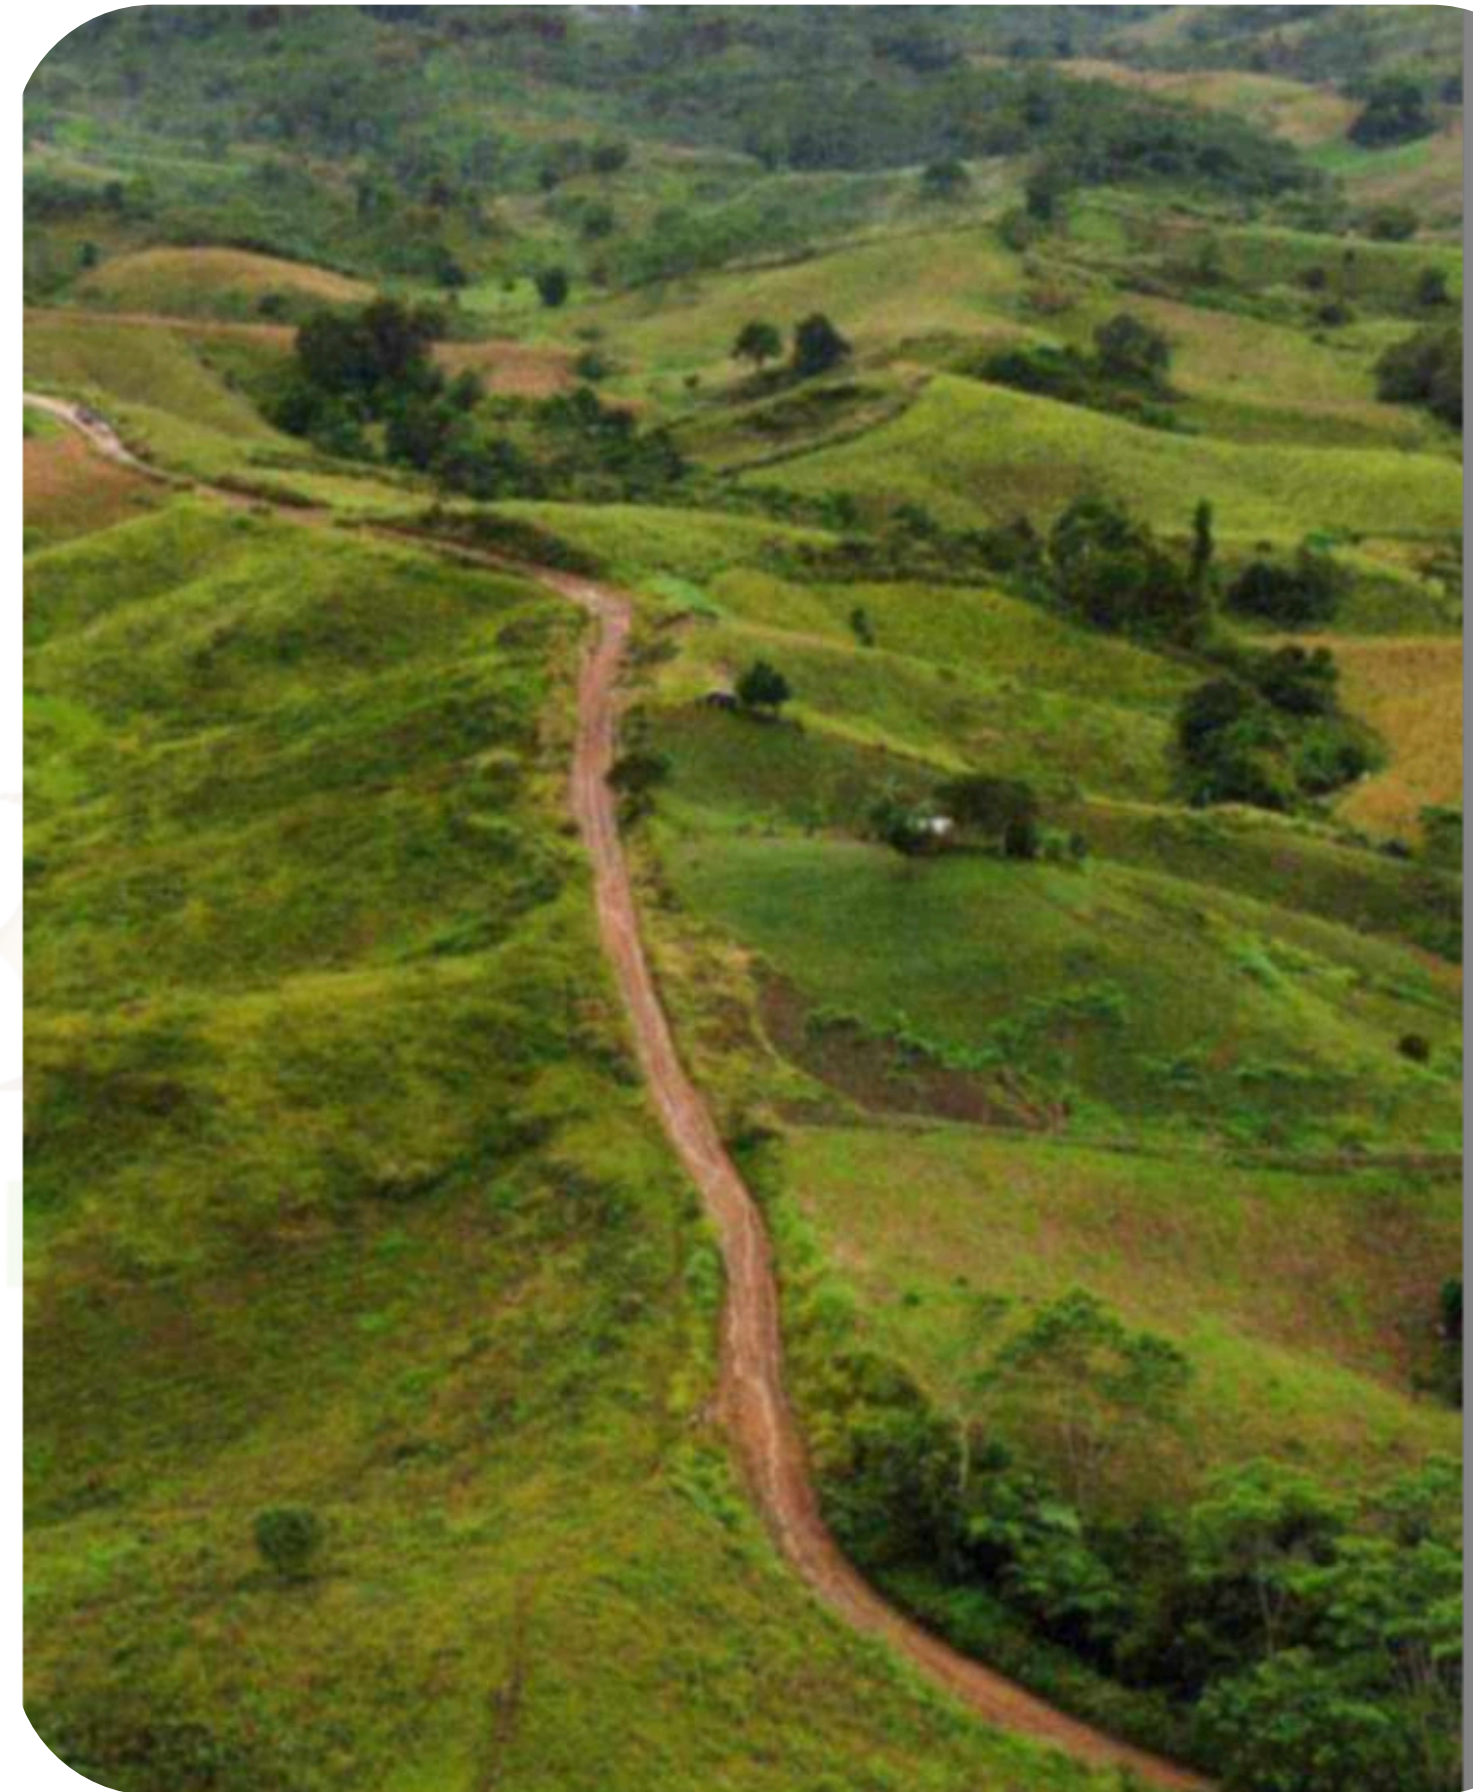

DALWANGAN

Malaybalay, Bukidnon
Land Proposal

09972674291

www.goegler-estate.com

About Dalwangan, Malaybalay Bukidnon

- Barangay Dalwangan is situated along a national highway in the northwestern part of the City.
- It is 12 kilometer away from the heart of Malaybalay City proper.

Baranggay Dalwangan

-has a total land area of 6,825 hectares.

- The 3,825 hectares or 54.04% is classified as alienable and disposable
- 3,000 hectares or 43.93% is classified as forestland.
- The type of soil is clay loam which is suitable for planting sugarcane, cacao, coffee grains, and Dairy Farm Ranch that thrive depending on the elevation suitable for its variety.

Land Area Property Details

- Lot Area: 1,018 hectares for sale (Clean Title)
- Property Address:
Brgy. Dalwangan, Malaybalay, Bukidnon
- Land Use: Agro-industrial land
- The land area is open from sunrise to sunset.
- Flat terrain of the land is 25% to 30% gradients.
- None existing structures of the land.
- The land is Pure Hydrogen (PH) 60%
- Two roads are accessible, 3 km from the National Highway (Sayre Hiway)
- Accessible for lights and water.

Land Area to International Mindanao Container Port

- 1 hr 28 min (79.5 km)
via Sayre Hwy
- The nearest port from the land area

Land Area to North Bukidnon Power Corporation (NBPC)

- 33 min (25.4 km)
via Sayre Hwy
- The nearest power plant from the
land area